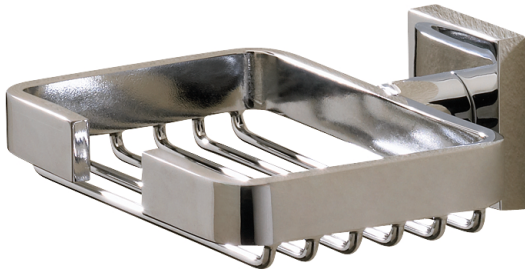

BRAGA

67680 SMALL BASKET

Length: (4 ½")

Height:
(1 ⅝")

Depth to wall: (4")

Description:
Small Basket

Finishes:

-  CR – Chrome
-  PV – Polished Brass
-  UB – Unlacquered Brass
-  MB – Matte Black
-  NI – Polished Nickel
-  ES – Satin Nickel
-  GD – Gold

Material:
Brass

Method of Fixing:
Direct to wall

Country of Origin:

Portugal

All Dimensions are approximate